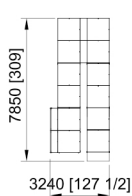

R24SBWI, R24SBWC, R24SBWAL

Switch back wheelchair ramp with landing and guard rail for 24 inches high stages (guardrail not show)

Top View:

Main components

SKU	DESCRIPTION	PCS PER MASTER PACK	QTY IN SET
① QLP4C or QLP4I or QLP4AL	4 ft x 4 ft Carpet Finish platform 4 ft x 4 ft Industrial Finish platform 4 ft x 4 ft Aluminum Finish platform	1	12
② RPS4C or RPS4I or RPS4AL	4 ft x 15" Carpet Finish platform 4 ft x 15" Industrial Finish platform 4 ft x 15" Aluminum Finish platform	1	4
③ RBP or RBPAL	4ft Metal ramp bottom plate with mounting hardware 4ft Aluminum ramp bottom plate with mounting hardware	1	1
RL1W	Wheelchair ramp leg # 1 - leg base included	1	1
RL2W	Wheelchair ramp leg # 2 - leg base included	1	1
RL3W	Wheelchair ramp leg # 3 - leg base included	1	2
RL4W	Wheelchair ramp leg # 4 - leg base in separate box	1	4
RL5W	Wheelchair ramp leg # 5 - leg base in separate box	1	2
RL6W	Wheelchair ramp leg # 6 - leg base in separate box	1	1
QL4TL1	Telescopic leg adjustable from 16" to 24"	4	10
④ QLGRD4	Guardrails for 4x4 platform -dual pack	2	7
QLGRS4	Guardrails for 4x4 platform - single pack	1	1
⑤ RAGR4	Adjustable guardrails for 4ft ramp platform with clamp and mounting hardware	2	3
⑥ RASGRD	Adjustable guardrails for 4ftX15" ramp platform with clamp and mounting hardware	2	2

Selected according to the situation

remark:	QUICK LOCK: QL PROFLEX :PF	INTELLISTAGE: IS ALL TERRAIN:AT	STAGING 101:S101 UNIVERSAL STAGE:UNI	QL	IS	S101	PF	AT	UNI
⑦ RUCP or RUCPAL	4ft ramp to stage connecting panel -Metal Finish 4ft ramp to stage connecting panel -Aluminum Finish			3	5	5	5	3	3
⑧ RUCPAT or RUCPATAL	4ft ramp to All Terrain stage connecting panel -Industrial Finish 4ft ramp to All Terrain stage connecting panel -Aluminum Finish							2	
⑨ URAMPADAPT or URAMPADAPTAL	4ft ramp to Universal stage connecting panel -Metal Finish 4ft ramp to Universal stage connecting panel -Aluminum Finish								2
⑩ RASGREZALL	RASGRD Guardrail Extension parts				1	1	1	1	1
RAGRMB2IS	Connector securing ramp guardrail to IS & S101 stage				1	1			
RAGRMB2AT	Connector securing ramp guardrail to AT stage							1	
RAGRMB2PF	Connector securing ramp guardrail to PF & UNI stage						1		1