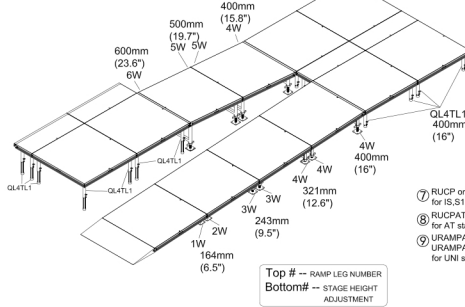

R24SBWI, R24SBWC, R24SBWAL

Switch back wheelchair ramp with landing and guard rail for 24 inches high stages (guardrail not show)

Top View:

Main components

SKU	DESCRIPTION	PCS PER MASTER PACK	QTY IN SET
① QLP4C or QLP4I or QLP4AL	4 ft x 4 ft Carpet Finish platform 4 ft x 4 ft Industrial Finish platform 4 ft x 4 ft Aluminum Finish platform	1	12
② RPS4C or RPS4I or RPS4AL	4 ft x 15" Carpet Finish platform 4 ft x 15" Industrial Finish platform 4 ft x 15" Aluminum Finish platform	1	4
③ RBP or RBPAL	4ft Metal ramp bottom plate with mounting hardware 4ft Aluminum ramp bottom plate with mounting hardware	1	1
RL1W	Wheelchair ramp leg # 1 - leg base included	1	1
RL2W	Wheelchair ramp leg # 2 - leg base included	1	1
RL3W	Wheelchair ramp leg # 3 - leg base included	1	2
RL4W	Wheelchair ramp leg # 4 - leg base in separate box	1	4
RL5W	Wheelchair ramp leg # 5 - leg base in separate box	1	2
RL6W	Wheelchair ramp leg # 6 - leg base in separate box	1	1
QL4TL1	Telescopic leg adjustable from 16" to 24"	4	10
④ QLGRD4	Guardrails for 4x4 platform -dual pack	2	7
QLGRS4	Guardrails for 4x4 platform - single pack	1	1
⑤ RAGR4	Adjustable guardrails for 4ft ramp platform with clamp and mounting hardware	2	3
⑥ RASGRD	Adjustable guardrails for 4ftX15" ramp platform with clamp and mounting hardware	2	2

Selected according to the situation

remark:	QUICK LOCK: QL PROFLEX :PF	INTELLISTAGE: IS ALL TERRAIN:AT	STAGING 101:S101 UNIVERSAL STAGE:UNI	QL	IS	S101	PF	AT	UNI
⑦ RUCP or RUCPAL	4ft ramp to stage connecting panel -Metal Finish 4ft ramp to stage connecting panel -Aluminum Finish			3	5	5	5	3	3
⑧ RUCPAT or RUCPATAL	4ft ramp to All Terrain stage connecting panel -Industrial Finish 4ft ramp to All Terrain stage connecting panel -Aluminum Finish							2	
⑨ URAMPADAPT or URAMPADAPTAL	4ft ramp to Universal stage connecting panel -Metal Finish 4ft ramp to Universal stage connecting panel -Aluminum Finish								2
⑩ RASGREZALL	RASGRD Guardrail Extension parts				1	1	1	1	1
RAGRMB2IS	Connector securing ramp guardrail to IS & S101 stage				1	1			
RAGRMB2AT	Connector securing ramp guardrail to AT stage							1	
RAGRMB2PF	Connector securing ramp guardrail to PF & UNI stage						1		1