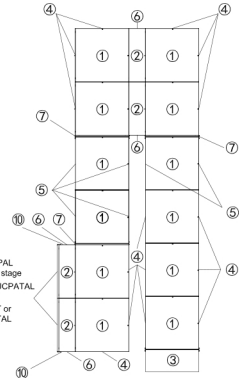

R24SBWI, R24SBWC, R24SBWAL

Switch back wheelchair ramp with landing and guard rail for 24 inches high stages (guardrail not show)

Top View:

Main components

SKU	DESCRIPTION	PCS PER MASTER PACK	QTY IN SET
① QLP4C or QLP4I or QLP4AL	4 ft x 4 ft Carpet Finish platform 4 ft x 4 ft Industrial Finish platform 4 ft x 4 ft Aluminum Finish platform	1	12
② RPS4C or RPS4I or RPS4AL	4 ft x 15" Carpet Finish platform 4 ft x 15" Industrial Finish platform 4 ft x 15" Aluminum Finish platform	1	4
③ RBP or RBPAL	4ft Metal ramp bottom plate with mounting hardware 4ft Aluminum ramp bottom plate with mounting hardware	1	1
RL1W	Wheelchair ramp leg # 1 - leg base included	1	1
RL2W	Wheelchair ramp leg # 2 - leg base included	1	1
RL3W	Wheelchair ramp leg # 3 - leg base included	1	2
RL4W	Wheelchair ramp leg # 4 - leg base in separate box	1	4
RL5W	Wheelchair ramp leg # 5 - leg base in separate box	1	2
RL6W	Wheelchair ramp leg # 6 - leg base in separate box	1	1
QL4TL1	Telescopic leg adjustable from 16" to 24"	4	10
④ QLGRD4	Guardrails for 4x4 platform -dual pack	2	7
QLGRS4	Guardrails for 4x4 platform - single pack	1	1
⑤ RAGR4	Adjustable guardrails for 4ft ramp platform with clamp and mounting hardware	2	3
⑥ RASGRD	Adjustable guardrails for 4ftX15" ramp platform with clamp and mounting hardware	2	2

Selected according to the situation

remark:	QUICK LOCK: QL PROFLEX :PF	INTELLISTAGE: IS ALL TERRAIN:AT	STAGING 101:S101 UNIVERSAL STAGE:UNI	QL	IS	S101	PF	AT	UNI
⑦ RUCP or RUCPAL	4ft ramp to stage connecting panel -Metal Finish 4ft ramp to stage connecting panel -Aluminum Finish			3	5	5	5	3	3
⑧ RUCPAT or RUCPATAL	4ft ramp to All Terrain stage connecting panel -Industrial Finish 4ft ramp to All Terrain stage connecting panel -Aluminum Finish							2	
⑨ URAMPADAPT or URAMPADAPTAL	4ft ramp to Universal stage connecting panel -Metal Finish 4ft ramp to Universal stage connecting panel -Aluminum Finish								2
⑩ RASGREZALL	RASGRD Guardrail Extension parts				1	1	1	1	1
RAGRMB2IS	Connector securing ramp guardrail to IS & S101 stage				1	1			
RAGRMB2AT	Connector securing ramp guardrail to AT stage							1	
RAGRMB2PF	Connector securing ramp guardrail to PF & UNI stage						1		1