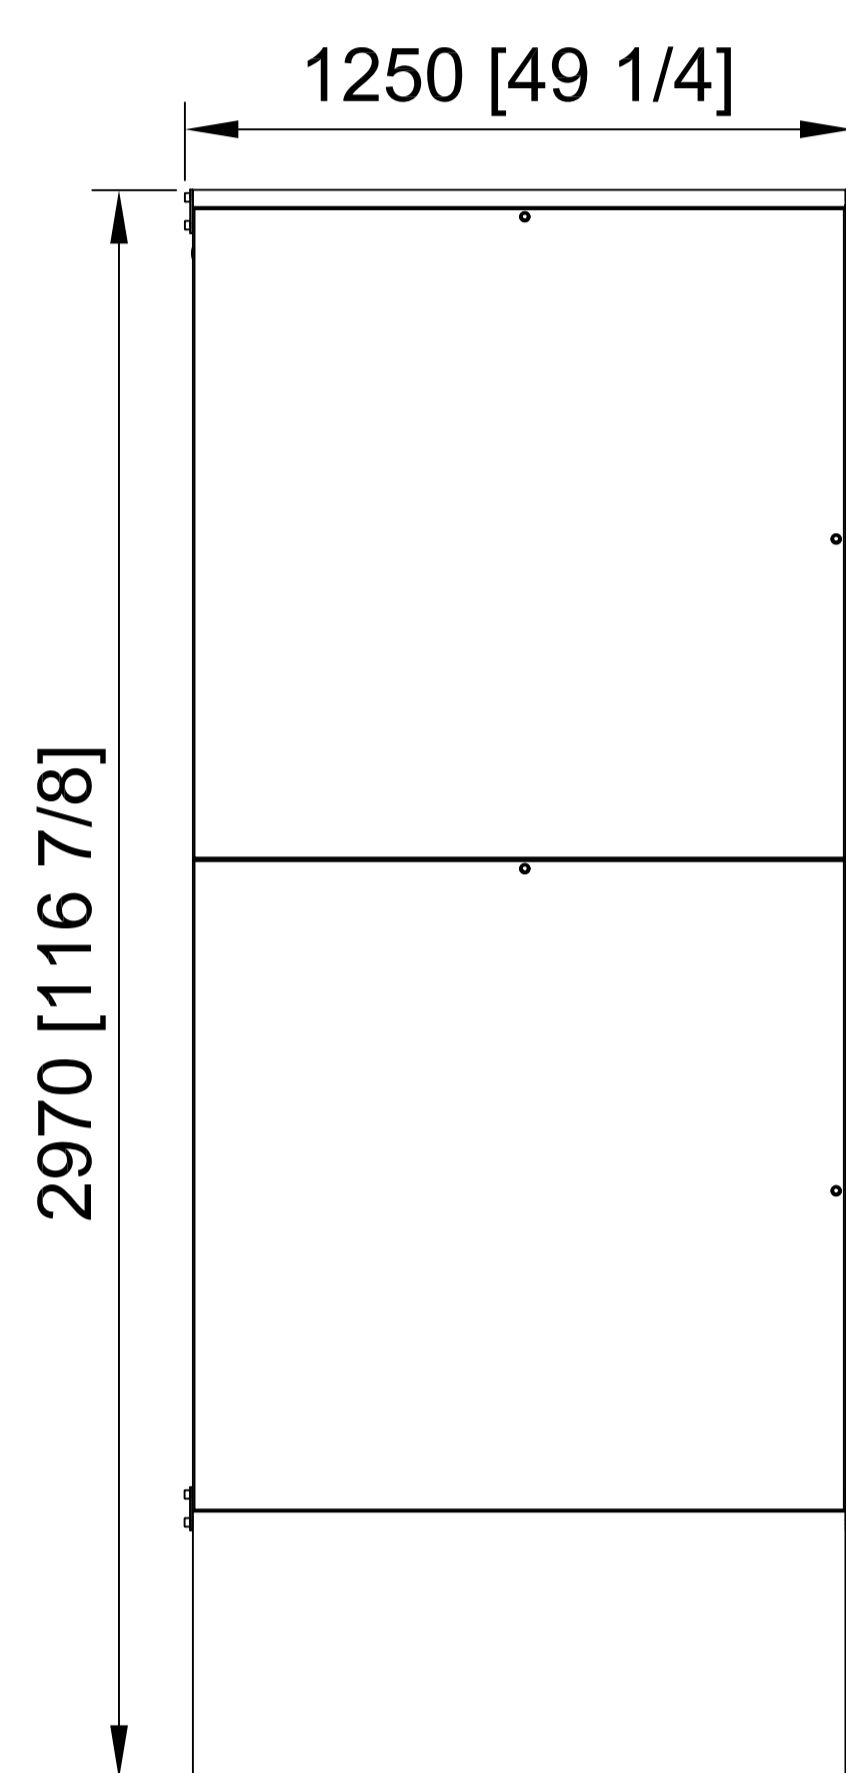

# R8WI, R8WC, R8WAL

Wheelchair ramp with guardrail for 8 inches high stages  
(guardrail not show)

Top View:

Top # -- RAMP LEG NUMBER  
Bottom# -- STAGE HEIGHT ADJUSTMENT

SKU	DESCRIPTION	PCS PER MASTER PACK	QTY IN SET
QLP4C or QLP4I or QLP4AL	4 ft x 4 ft Carpet Finish platform 4 ft x 4 ft Industrial Finish platform 4 ft x 4 ft Aluminum Finish platform	1	2
RBP or RBPAL	4ft Metal ramp bottom plate with mounting hardware 4ft Aluminum ramp bottom plate with mounting hardware	1	1
RUCP or RUCPAL	4ft Metal / aluminum ramp to stage connecting panel with mounting hardware 4ft Aluminum ramp to stage connecting panel with mounting hardware	1	1
RL1W	Wheelchair ramp leg # 1 - leg base included	1	2
RL2W	Wheelchair ramp leg # 2 - leg base included	1	1
QLGRD4	Guardrails for 4x4 platform with clamp and mounting hardware	2	1
RAGR4	Adjustable guardrails for 4ft ramp platform with clamp and mounting hardware	2	1