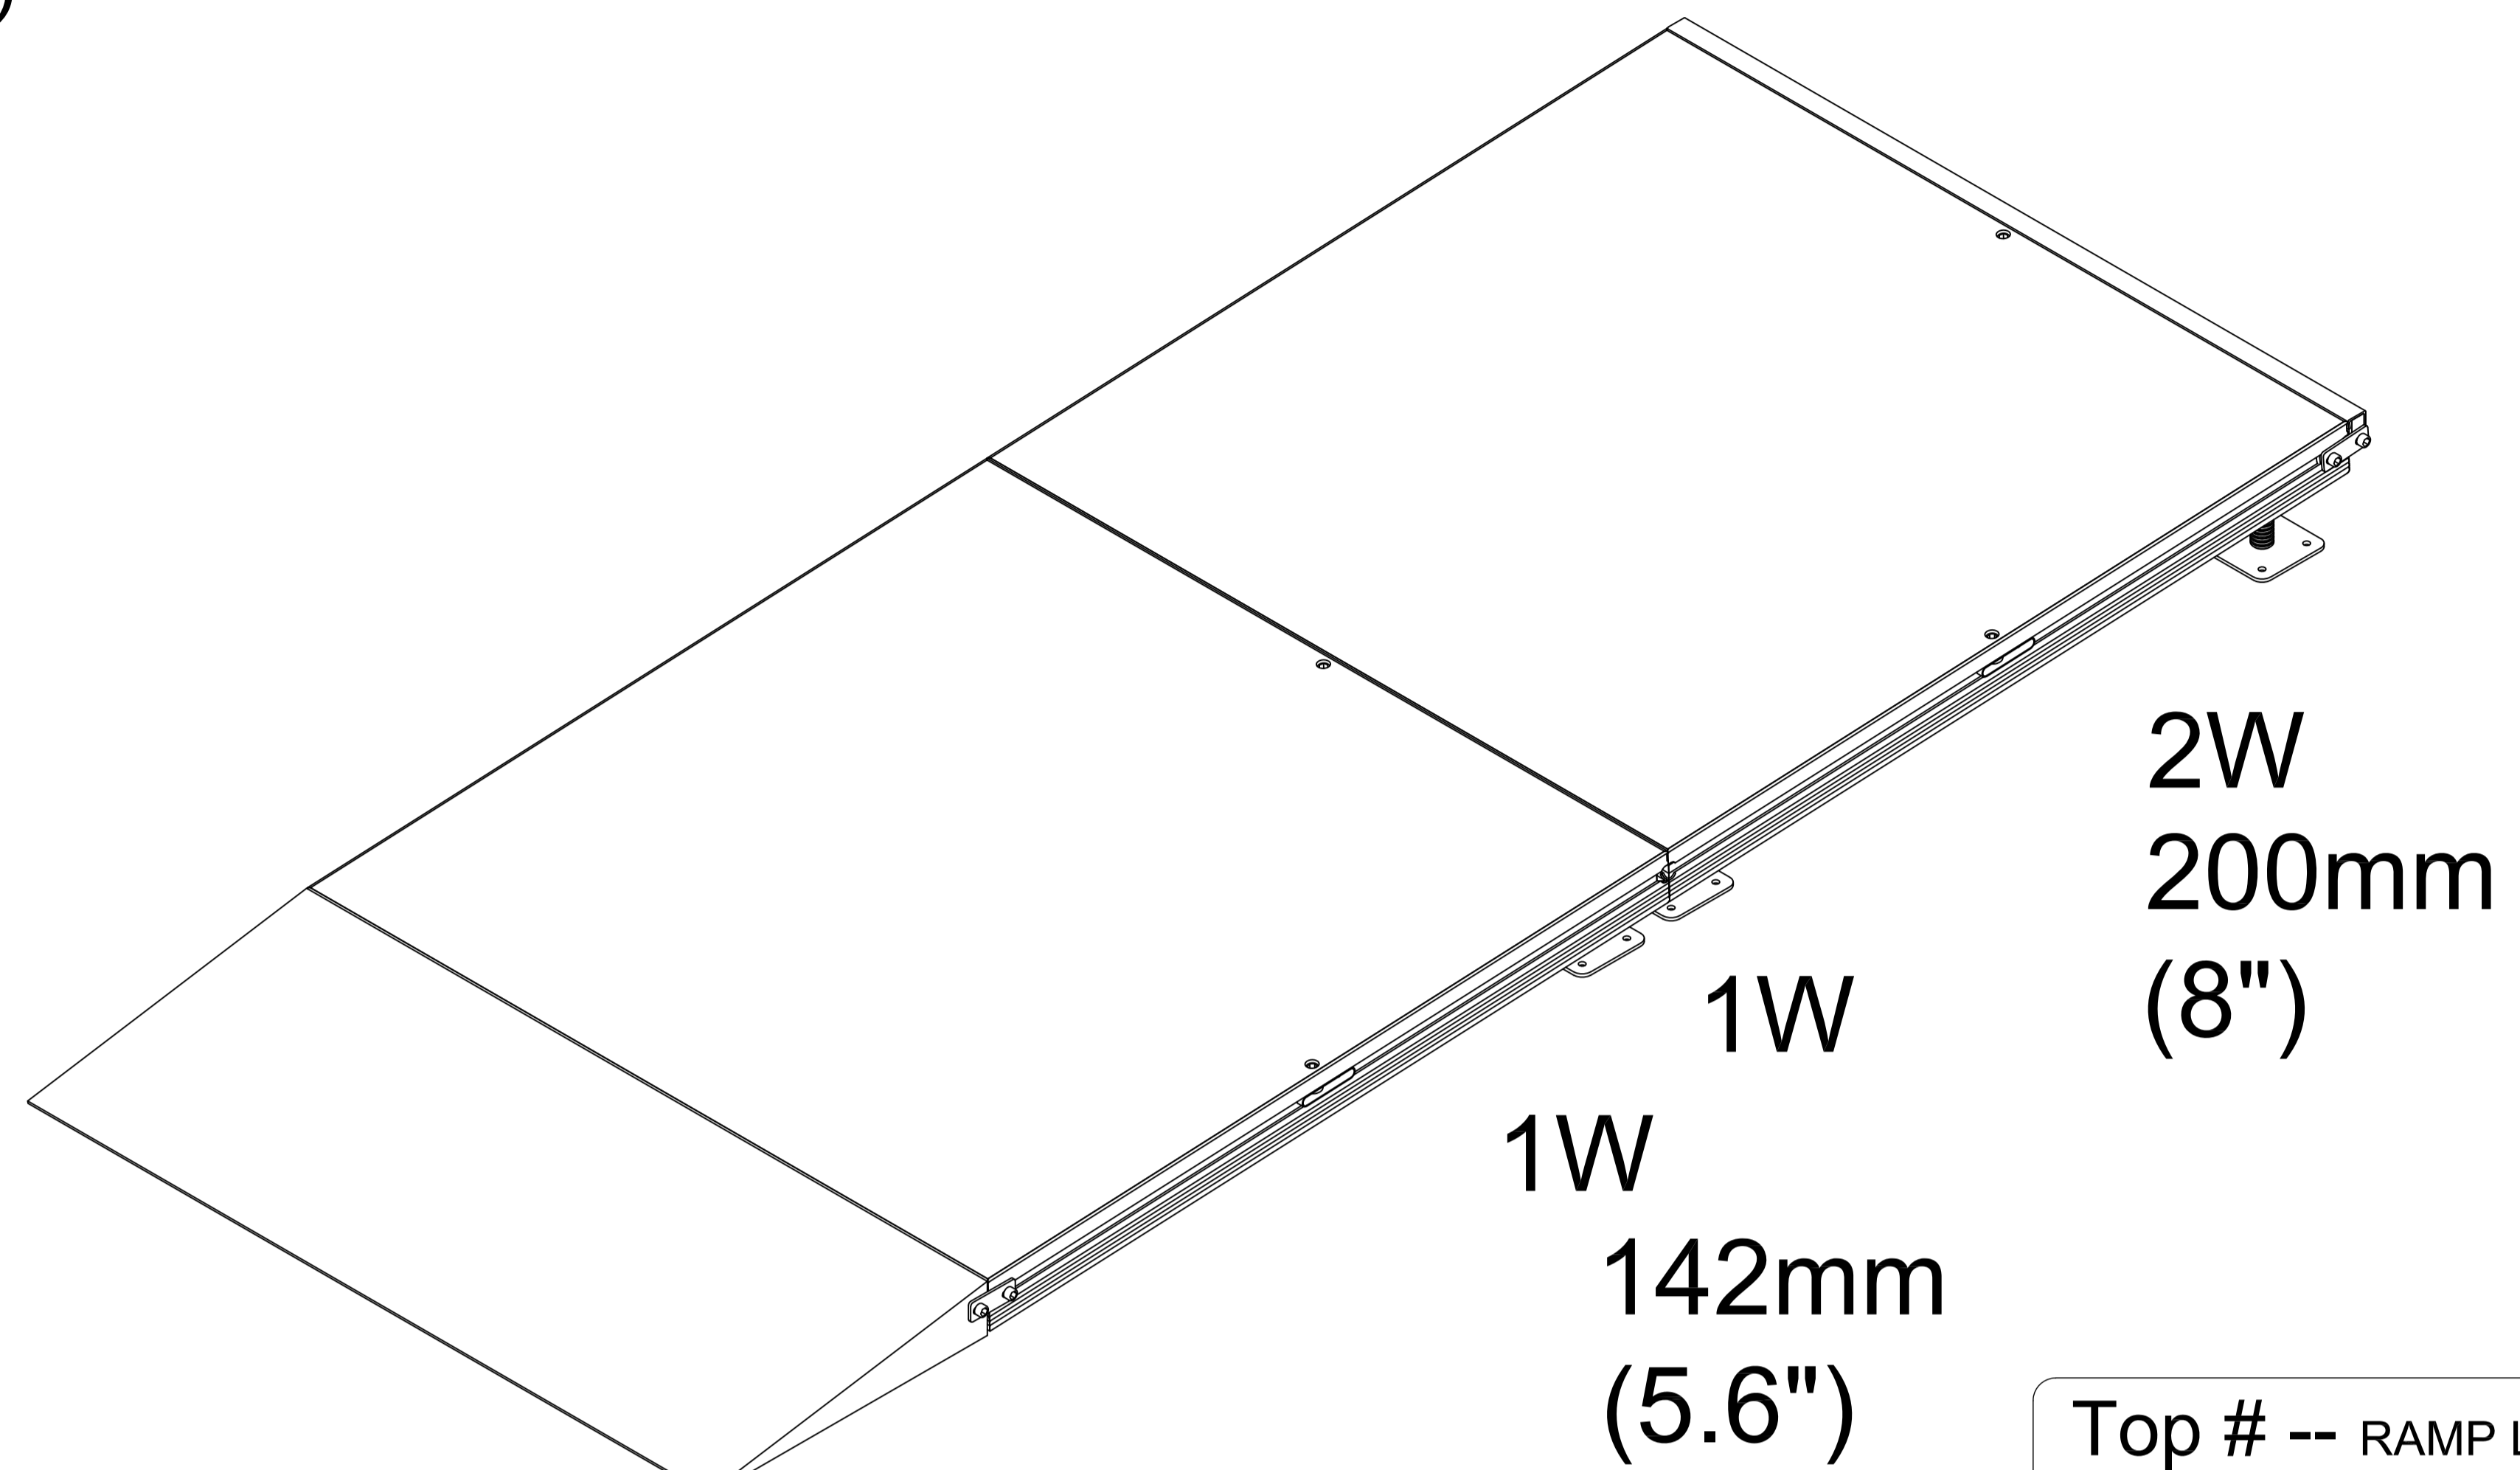

# R8WI, R8WC, R8WAL

Wheelchair ramp with guardrail for 8 inches high stages  
(guardrail not show)

Top View:

Top # -- RAMP LEG NUMBER  
Bottom# -- STAGE HEIGHT ADJUSTMENT

SKU	DESCRIPTION	PCS PER MASTER PACK	QTY IN SET
QLP4C or QLP4I or QLP4AL	4 ft x 4 ft Carpet Finish platform 4 ft x 4 ft Industrial Finish platform 4 ft x 4 ft Aluminum Finish platform	1	2
RBP or RBPAL	4ft Metal ramp bottom plate with mounting hardware 4ft Aluminum ramp bottom plate with mounting hardware	1	1
RUCP or RUCPAL	4ft Metal / aluminum ramp to stage connecting panel with mounting hardware 4ft Aluminum ramp to stage connecting panel with mounting hardware	1	1
RL1W	Wheelchair ramp leg # 1 - leg base included	1	2
RL2W	Wheelchair ramp leg # 2 - leg base included	1	1
QLGRD4	Guardrails for 4x4 platform with clamp and mounting hardware	2	1
RAGR4	Adjustable guardrails for 4ft ramp platform with clamp and mounting hardware	2	1