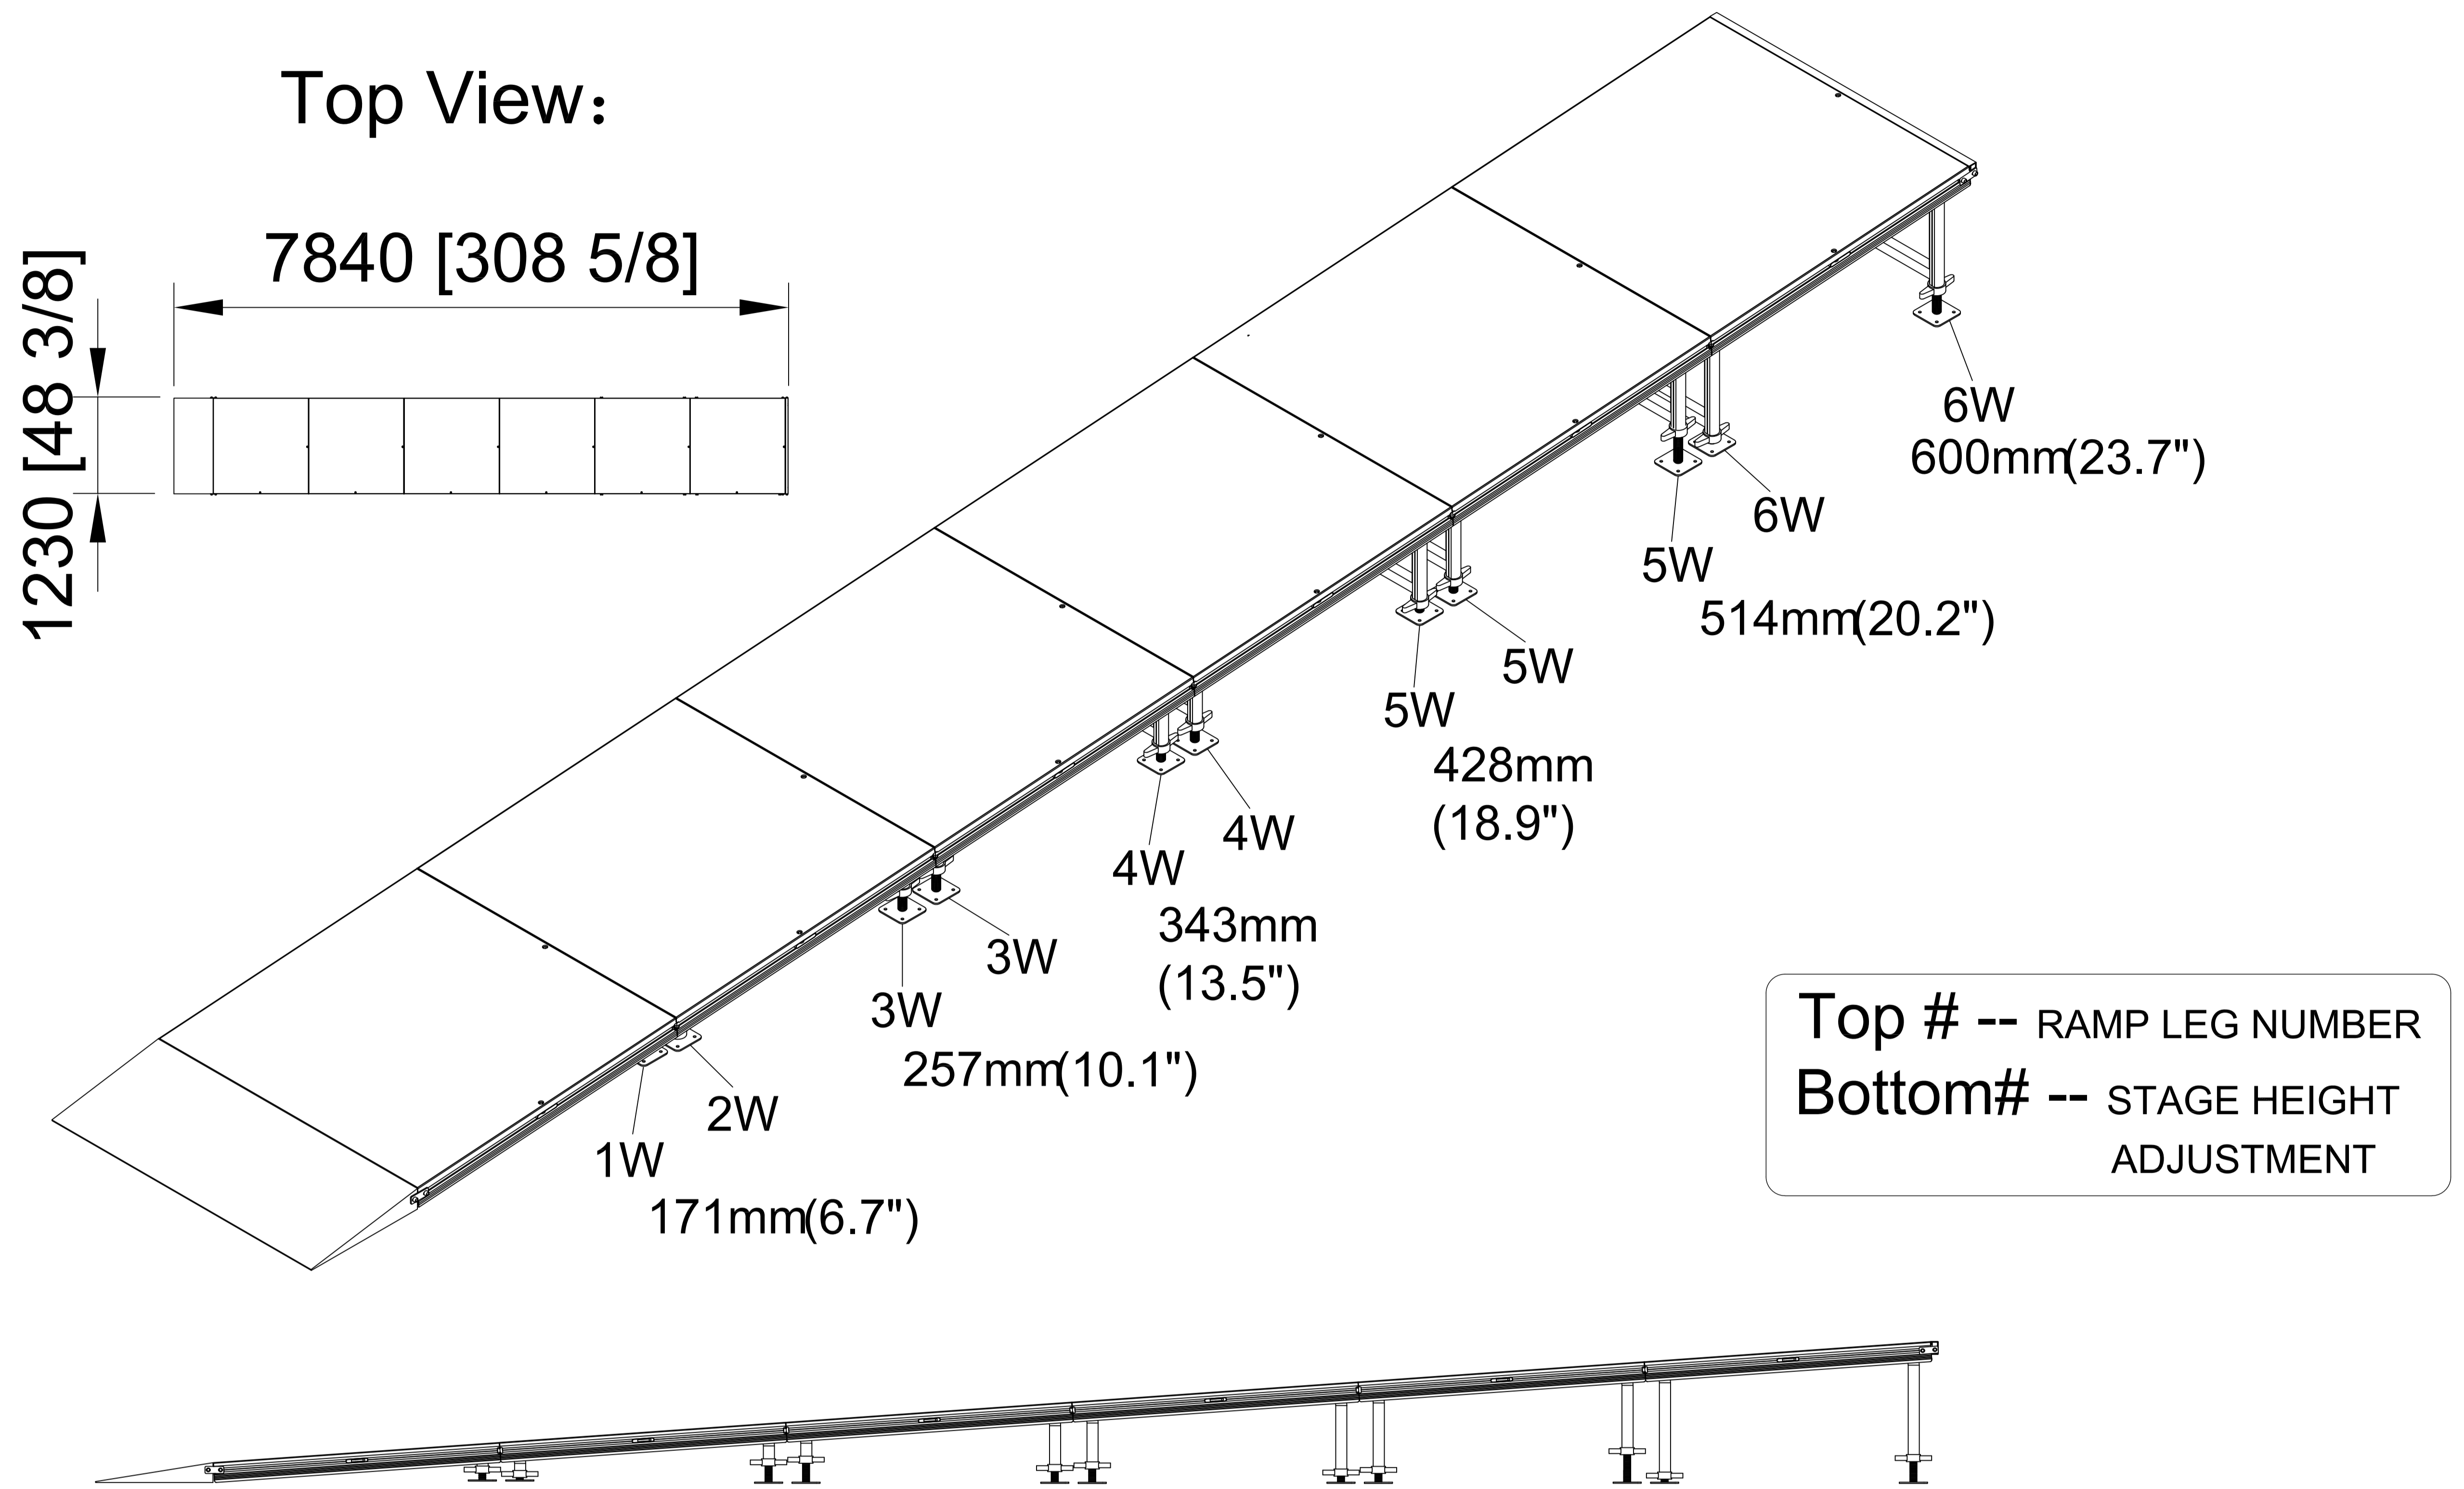

R24WI, R24WC, R24WAL

Wheelchair ramp with guard rail for 24 inches high stages
(guardrail not show)

SKU	DESCRIPTION	PCS PER MASTER PACK	QTY IN SET
QLP4C or QLP4I or QLP4AL	4 ft x 4 ft Carpet Finish platform 4 ft x 4 ft Industrial Finish platform 4 ft x 4 ft Aluminum Finish platform	1	6
RBP or RBPAL	4ft Metal ramp bottom plate with mounting hardware 4ft Aluminum ramp bottom plate with mounting hardware	1	1
RUCP or RUCPAL	4ft Metal / aluminum ramp to stage connecting panel with mounting hardware 4ft Aluminum ramp to stage connecting panel with mounting hardware	1	1
RL1W	Wheelchair ramp leg # 1 - leg base included	1	1
RL2W	Wheelchair ramp leg # 2 - leg base included	1	1
RL3W	Wheelchair ramp leg # 3 - leg base included	1	2
RL4W	Wheelchair ramp leg # 4 - leg base in separate box	1	2
RL5W	Wheelchair ramp leg # 5 - leg base in separate box	1	3
RL6W	Wheelchair ramp leg # 6 - leg base in separate box	1	2
RLBASE	Leg base	2	7
QLGRD4	Guardrails for 4x4 platform with clamp and mounting hardware	2	5
RAGR4	Adjustable guardrails for 4ft ramp platform with clamp and mounting hardware	2	1