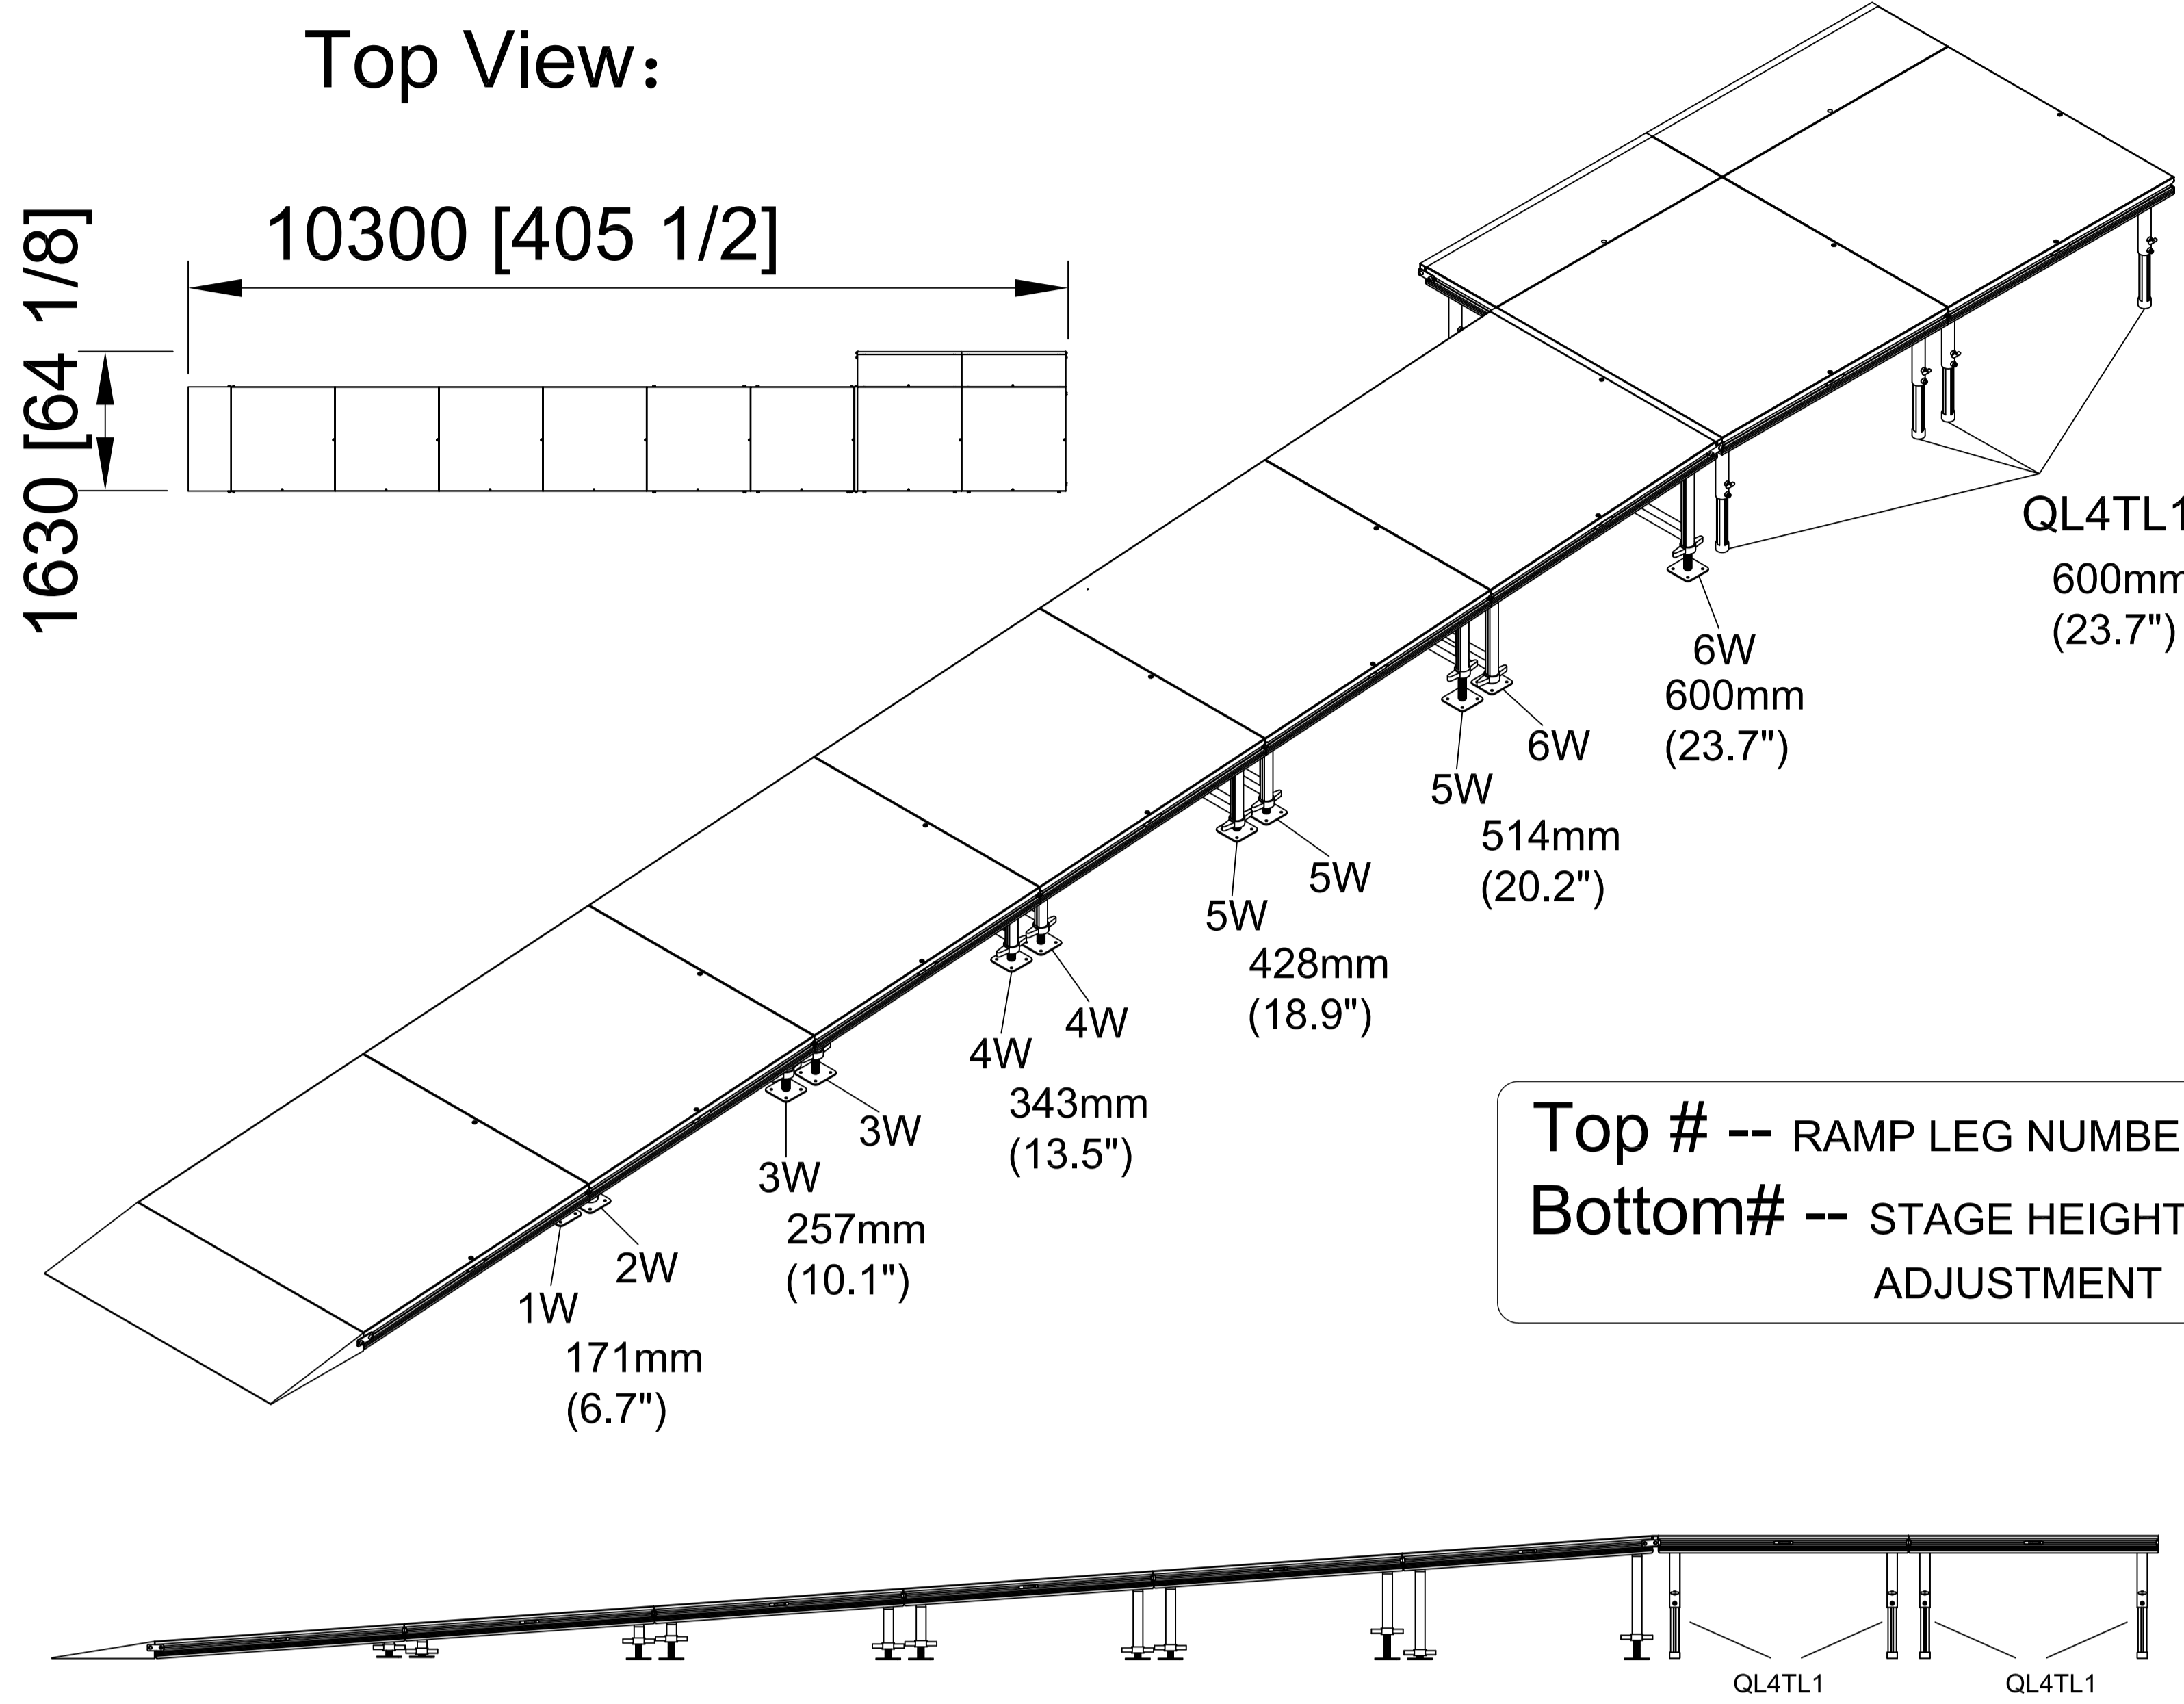

# R24LWI, R24LWC, R24LWAL

Wheelchair ramp with landing and guard rail for 24 inches high stages  
(guardrail not show)

RASGRE2ALL for IS,S101,PF,AT,UNI guardrail  
RAGRMB2IS for IS,S101 guardrail  
RAGRMB2AT for AT guardrail  
RAGRMB2PF for PF,UNI guardrail

## Main components

SKU	DESCRIPTION	PCS PER MASTER PACK	QTY IN SET
① QLP4C or QLP4I or QLP4AL	4 ft x 4 ft Carpet Finish platform 4 ft x 4 ft Industrial Finish platform 4 ft x 4 ft Aluminum Finish platform	1	8
② RPS4C or RPS4I or RPS4AL	4 ft x 15" Carpet Finish platform 4 ft x 15" Industrial Finish platform 4 ft x 15" Aluminum Finish platform	1	2
③ RBP or RBPAL	4ft Metal ramp bottom plate with mounting hardware 4ft Aluminum ramp bottom plate with mounting hardware	1	1
RL1W	Wheelchair ramp leg # 1 - leg base included	1	1
RL2W	Wheelchair ramp leg # 2 - leg base included	1	1
RL3W	Wheelchair ramp leg # 3 - leg base included	1	2
RL4W	Wheelchair ramp leg # 4 - leg base in separate box	1	2
RL5W	Wheelchair ramp leg # 5 - leg base in separate box	1	3
RL6W	Wheelchair ramp leg # 6 - leg base in separate box	1	2
QL4TL1	Telescopic leg adjustable from 24" to 32"	4	4
④ QLGRD4	Guardrails for 4x4 platform - dual pack	2	6
QLGRS4	Guardrails for 4x4 platform - single pack	1	1
⑤ RAGR4D	Adjustable guardrails for 4ft ramp platform with RAGREW - dual pack	2	1
⑥ RASGRD	Adjustable guardrails for 4ftX15" ramp platform with RASGRE - dual pack	2	1