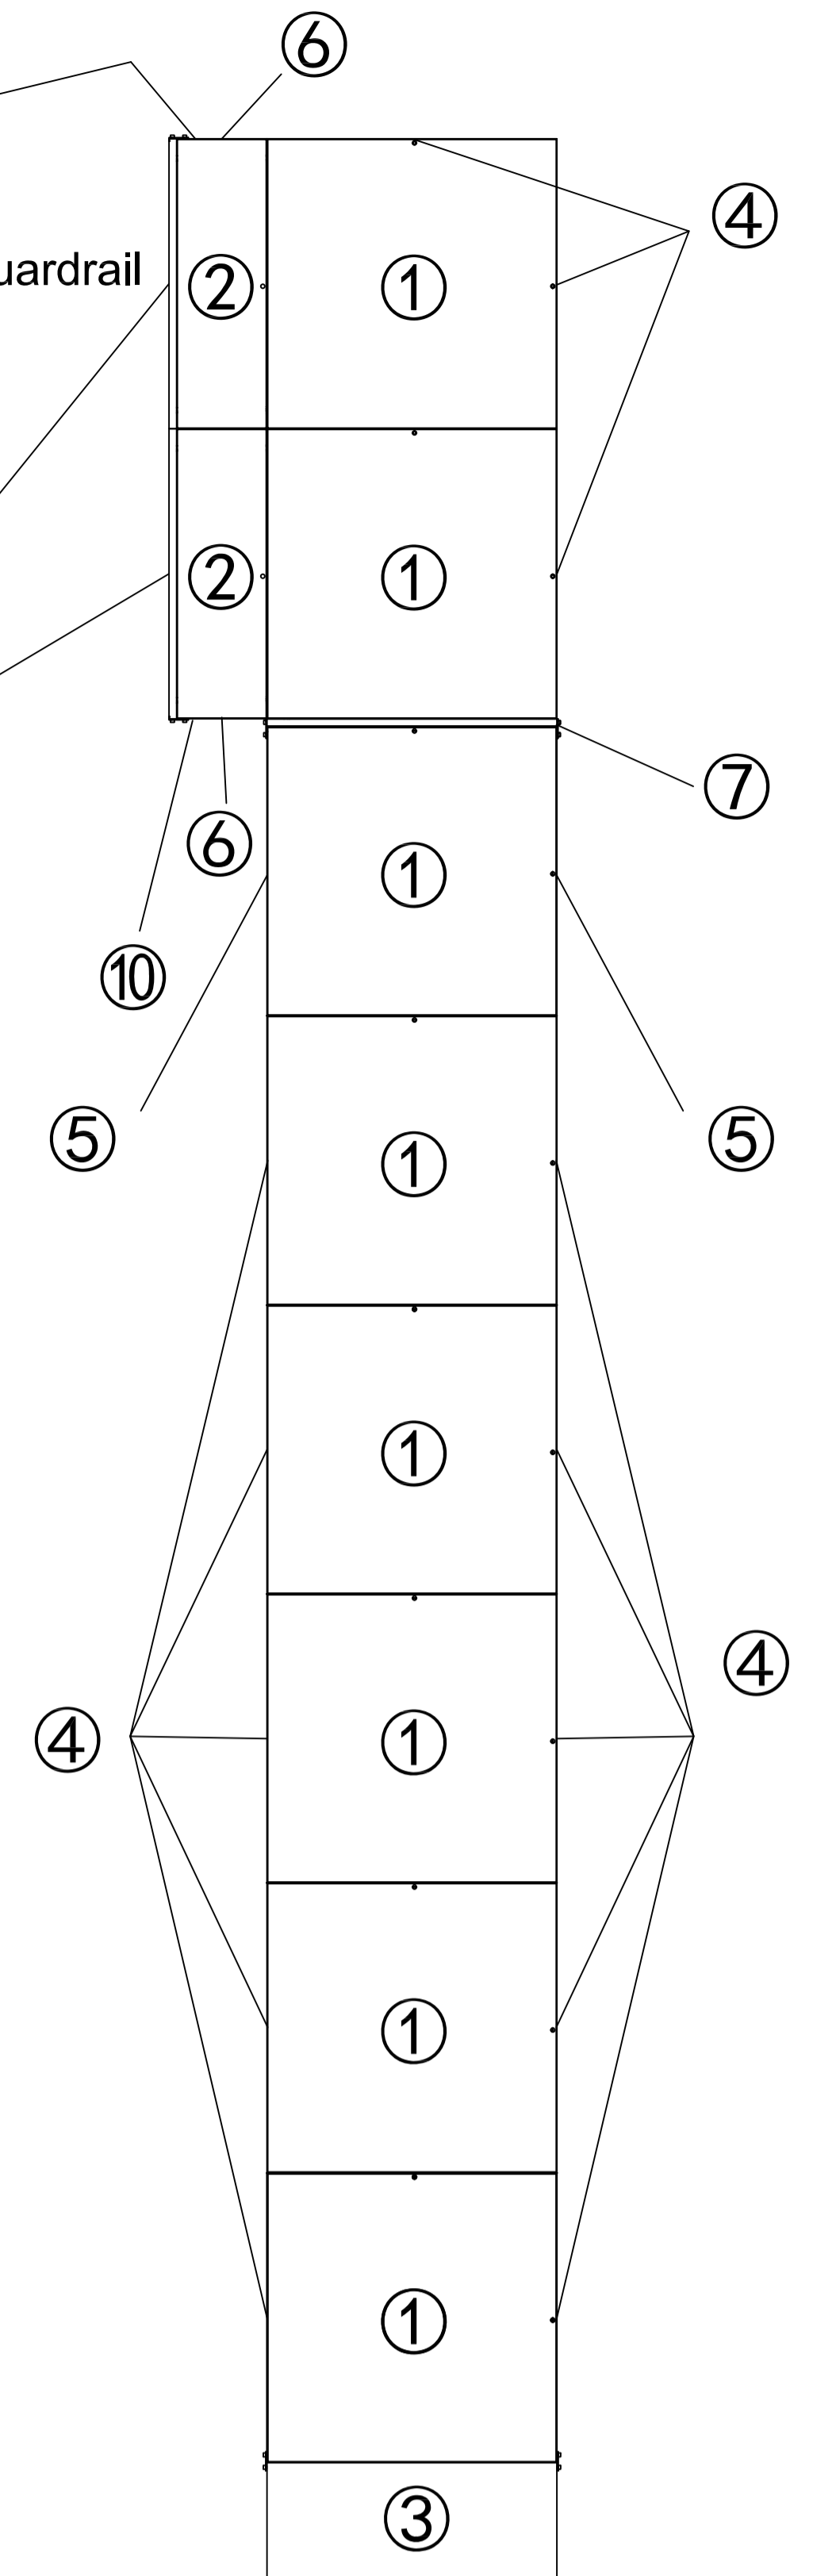

# R24LWI, R24LWC, R24LWAL

Wheelchair ramp with landing and guard rail for 24 inches high stages  
(guardrail not show)

RASGRE2ALL for IS,S101,PF,AT,UNI guardrail  
RAGRMB2IS for IS,S101 guardrail  
RAGRMB2AT for AT guardrail  
RAGRMB2PF for PF,UNI guardrail

## Main components

SKU	DESCRIPTION	PCS PER MASTER PACK	QTY IN SET
① QLP4C or QLP4I or QLP4AL	4 ft x 4 ft Carpet Finish platform 4 ft x 4 ft Industrial Finish platform 4 ft x 4 ft Aluminum Finish platform	1	8
② RPS4C or RPS4I or RPS4AL	4 ft x 15" Carpet Finish platform 4 ft x 15" Industrial Finish platform 4 ft x 15" Aluminum Finish platform	1	2
③ RBP or RBPAL	4ft Metal ramp bottom plate with mounting hardware 4ft Aluminum ramp bottom plate with mounting hardware	1	1
RL1W	Wheelchair ramp leg # 1 - leg base included	1	1
RL2W	Wheelchair ramp leg # 2 - leg base included	1	1
RL3W	Wheelchair ramp leg # 3 - leg base included	1	2
RL4W	Wheelchair ramp leg # 4 - leg base in separate box	1	2
RL5W	Wheelchair ramp leg # 5 - leg base in separate box	1	3
RL6W	Wheelchair ramp leg # 6 - leg base in separate box	1	2
QL4TL1	Telescopic leg adjustable from 24" to 32"	4	4
④ QLGRD4	Guardrails for 4x4 platform - dual pack	2	6
QLGRS4	Guardrails for 4x4 platform - single pack	1	1
⑤ RAGR4D	Adjustable guardrails for 4ft ramp platform with RAGREW - dual pack	2	1
⑥ RASGRD	Adjustable guardrails for 4ftX15" ramp platform with RASGRE - dual pack	2	1