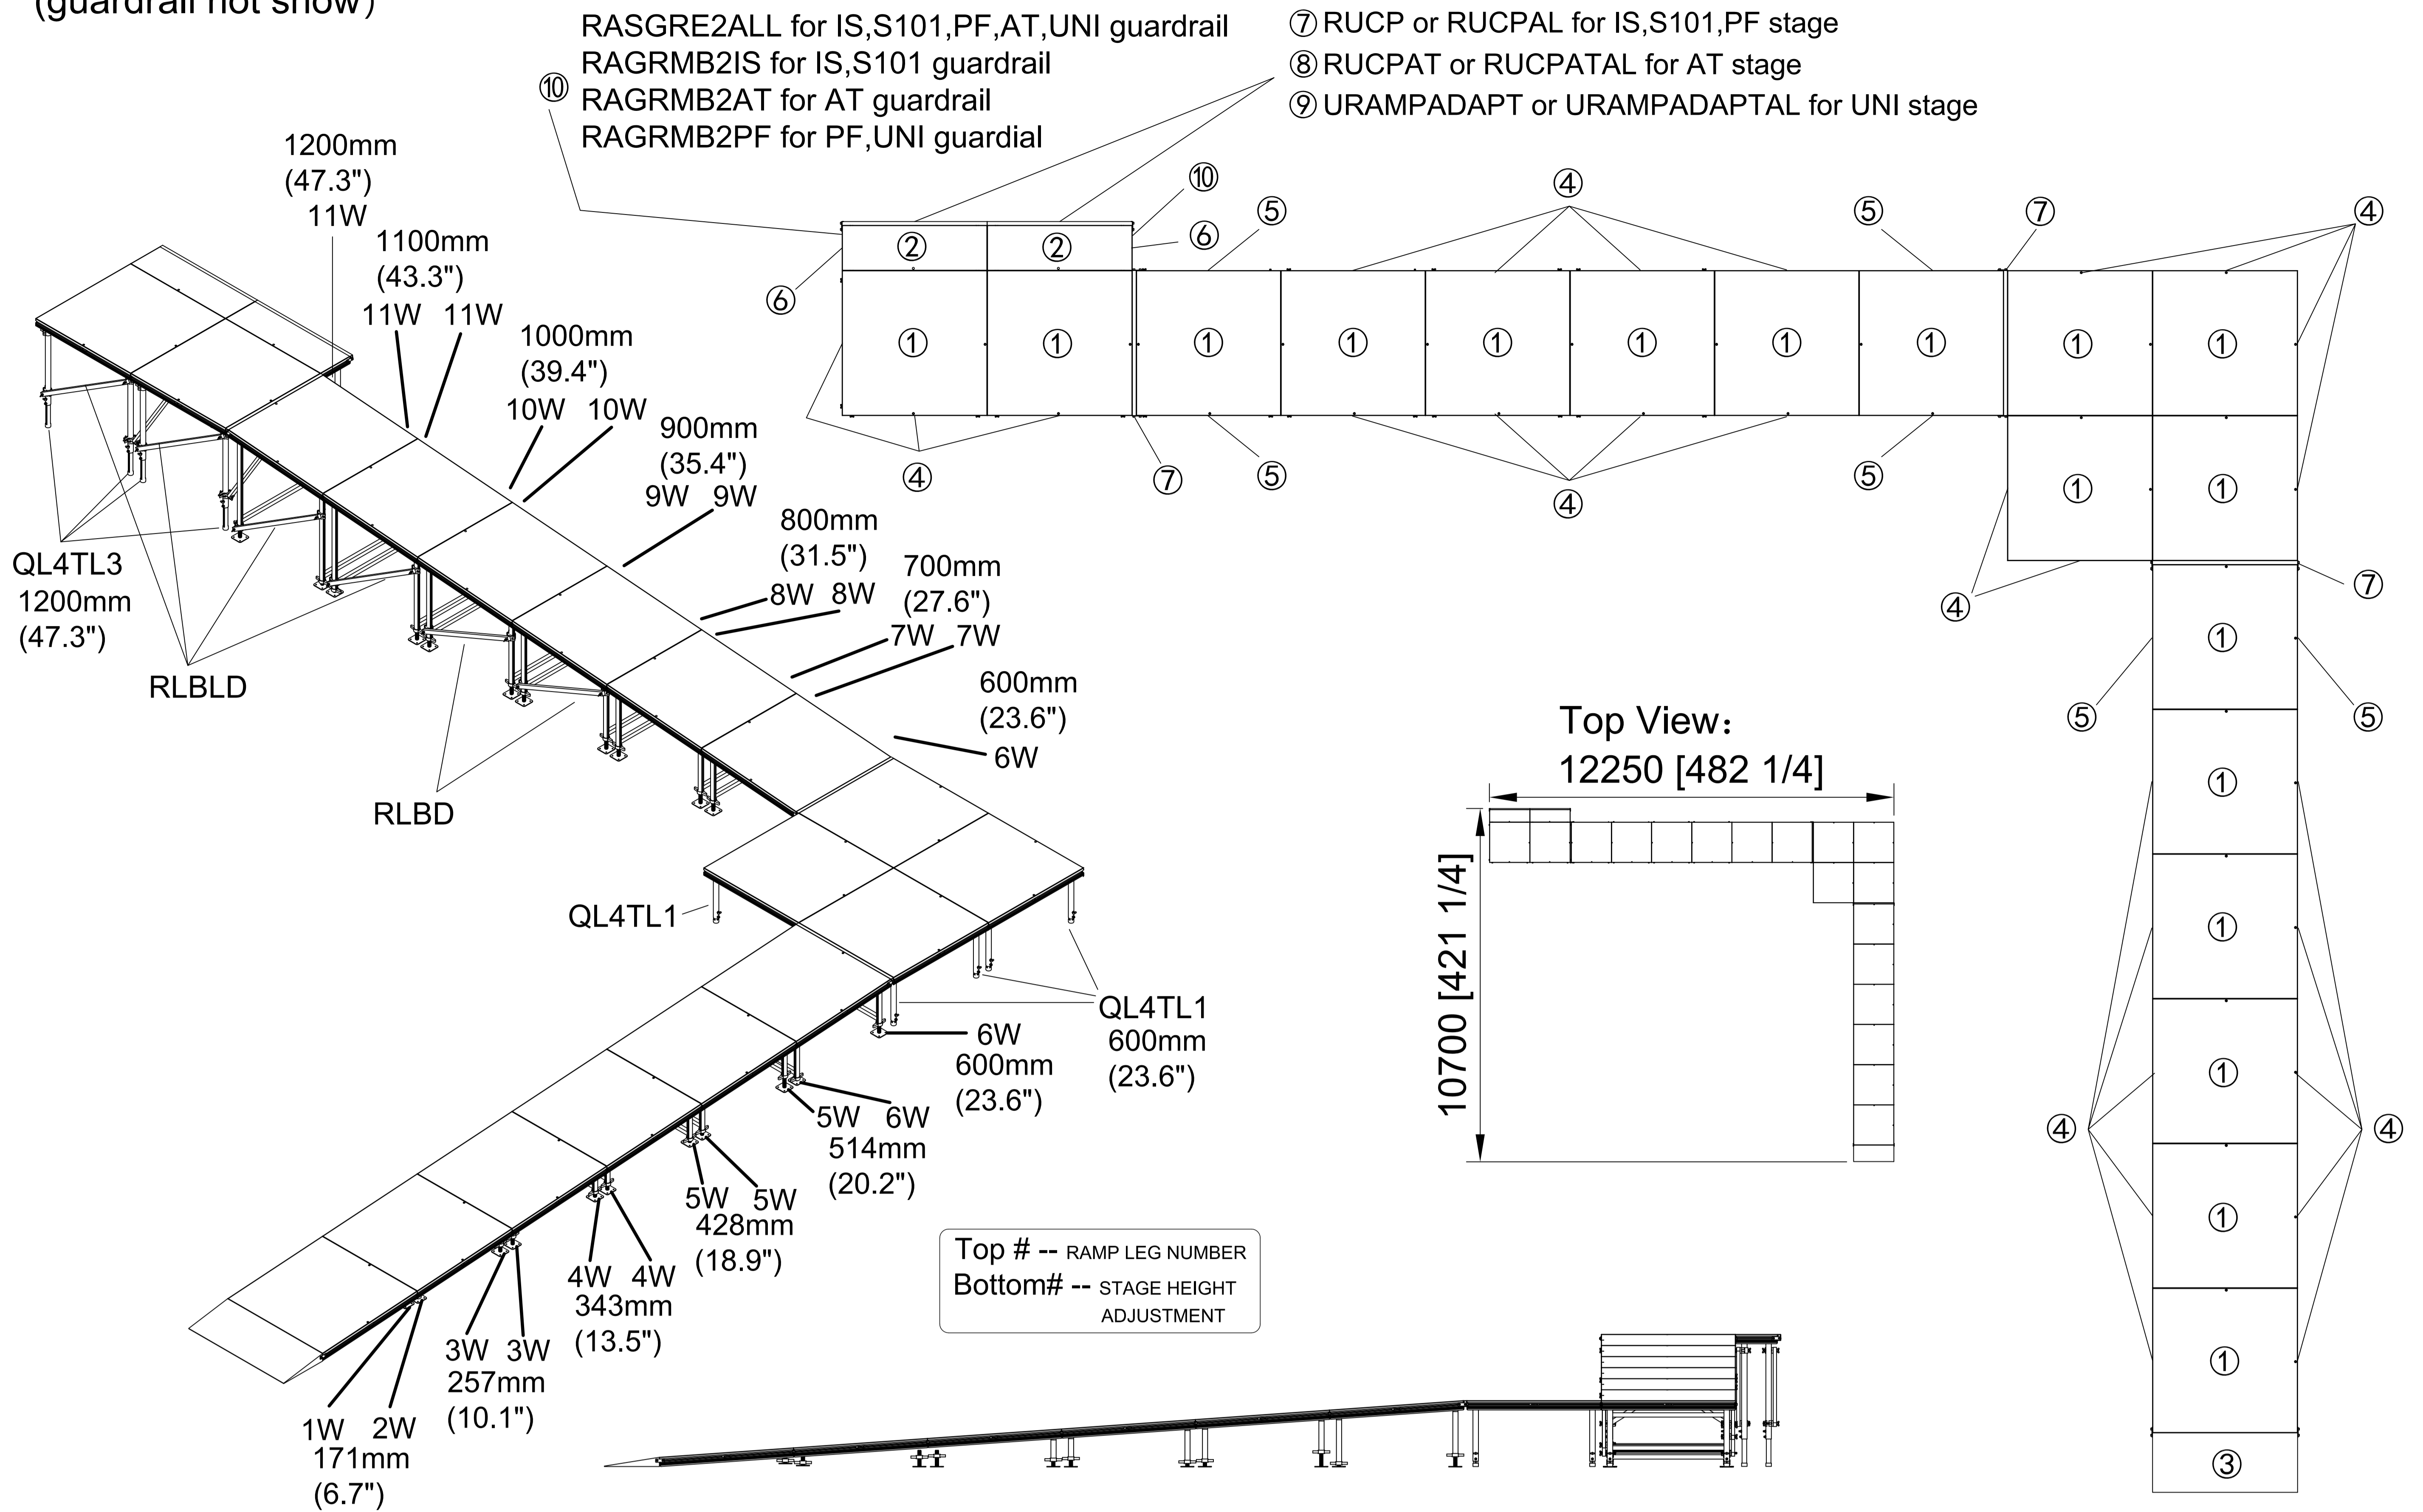

# R4890WI, R4890WC, R4890WAL

90 Degree turn wheelchair ramp with landing and guard rail for 48 inches high stages  
(guardrail not show)

## Main components

SKU	DESCRIPTION	PCS PER MASTER PACK	QTY IN SET
① QLP4C or QLP4I or QLP4AL	4 ft x 4 ft Carpet Finish platform 4 ft x 4 ft Industrial Finish platform 4 ft x 4 ft Aluminum Finish platform	1	18
② RPS4C or RPS4I or RPS4AL	4 ft x 15" Carpet Finish platform 4 ft x 15" Industrial Finish platform 4 ft x 15" Aluminum Finish platform	1	2
③ RBP or RBPAL	4ft Metal ramp bottom plate with mounting hardware 4ft Aluminum ramp bottom plate with mounting hardware	1	1
RLBD	4ft Ramp legs side bars	2	2
RLBLD	4ft Ramp legs side longer bars	2	8
RL1W	Wheelchair ramp leg # 1 - leg base included	1	1
RL2W	Wheelchair ramp leg # 2 - leg base included	1	1
RL3W	Wheelchair ramp leg # 3 - leg base included	1	2
RL4W	Wheelchair ramp leg # 4 - leg base in separate box	1	2
RL5W	Wheelchair ramp leg # 5 - leg base in separate box	1	3
RL6W	Wheelchair ramp leg # 6 - leg base in separate box	1	3
RL7W	Wheelchair ramp leg # 7 - leg base in separate box	1	2
RL8W	Wheelchair ramp leg # 8 - leg base in separate box	1	2
RL9W	Wheelchair ramp leg # 9 - leg base in separate box	1	2
RL10W	Wheelchair ramp leg # 10 - leg base in separate box	1	2
RL11W	Wheelchair ramp leg # 11 - leg base in separate box	1	3
QL4TL1	Telescopic leg adjustable from 16" to 24"	4	4
QL4TL3	Telescopic leg adjustable from 40" to 48"	4	4
④ QLGRD4	Guardrails for 4x4 platform -dual pack	2	13
QLGRS4	Guardrails for 4x4 platform - single pack	1	1
⑤ RAGRD4	Adjustable guardrails for 4ft ramp platform with clamp and mounting hardware	2	3
⑥ RASGRD	Adjustable guardrails for 4ftX15" ramp platform with clamp and mounting hardware	2	1